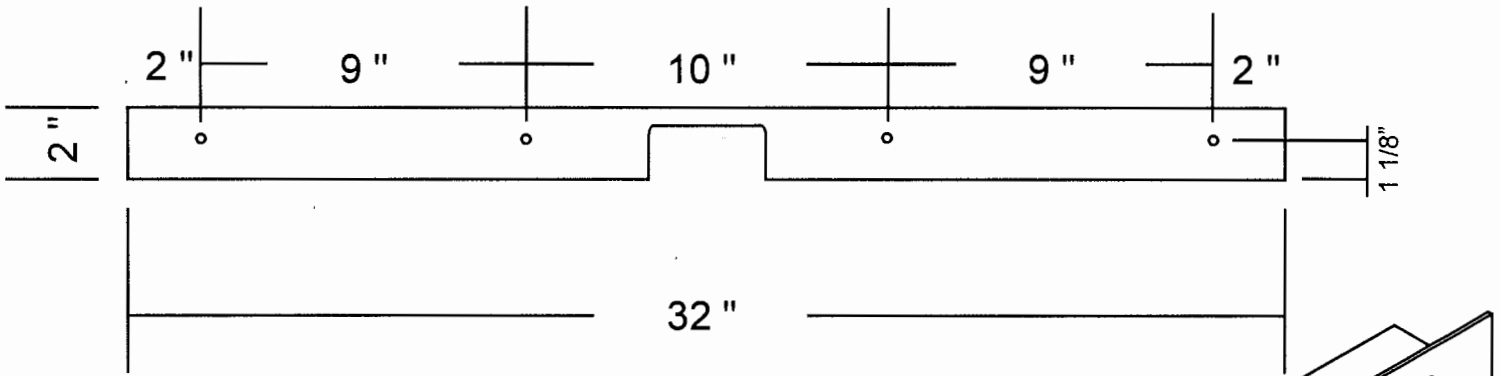

Item Number 20395
32" Pre-Drilled Aluminum Fence
(with fence opening)

Front View

Rear View

End View

(Not to scale)