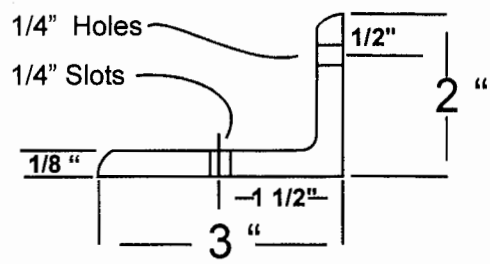

Item Number 20395
32" Pre-Drilled Aluminum Fence
(with fence opening)

Front View

Rear View

End View

(Not to scale)