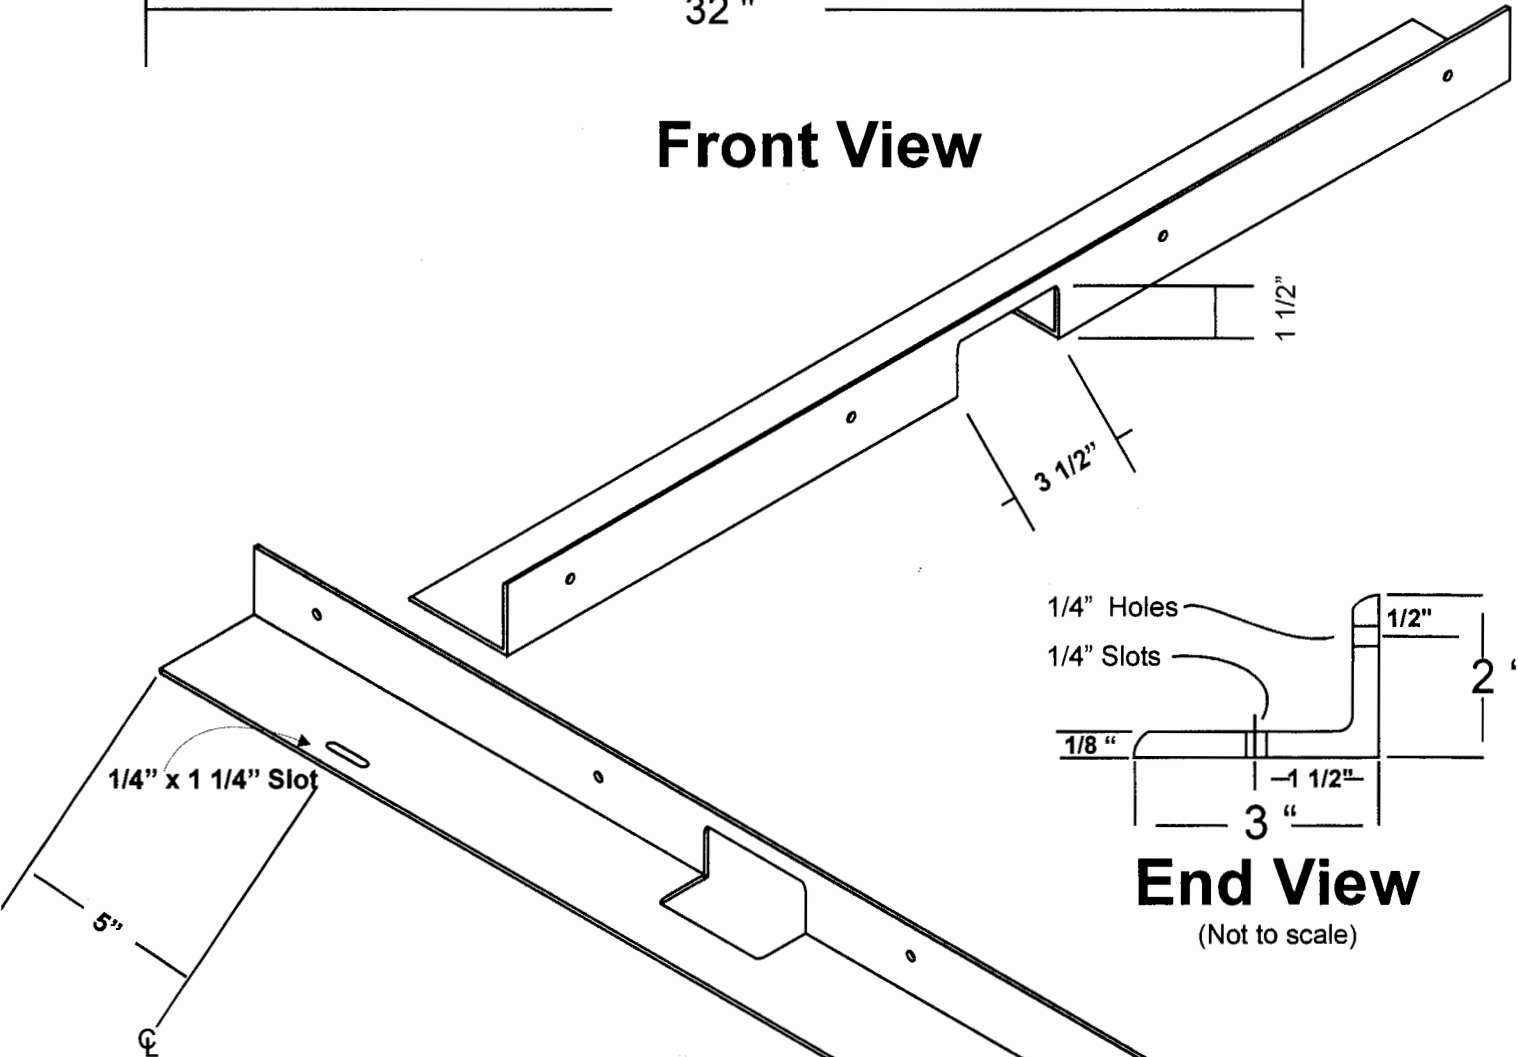

Item Number 20395
32" Pre-Drilled Aluminum Fence
(with fence opening)

Front View

Rear View

End View

(Not to scale)